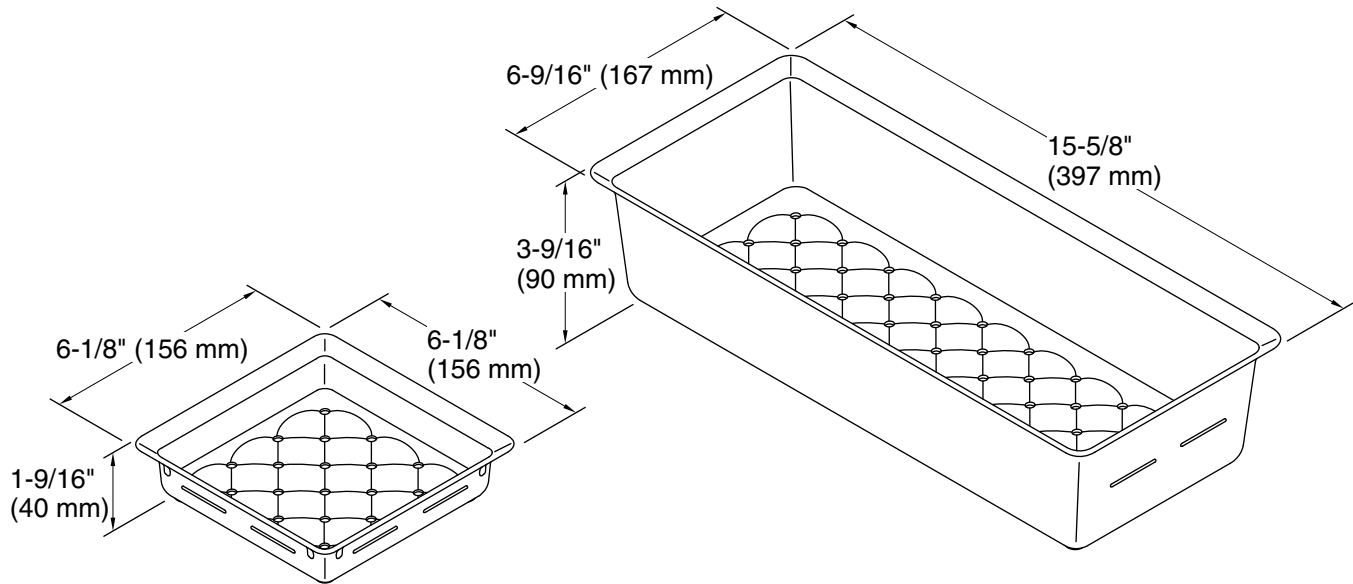

Colander set
K-21614

Features

- Two-piece nested colander for in-sink rinsing and draining.
- Dishwasher-safe.
- Included with the K-RC21612-2PC, K-RC78957-1PC, K-80084-1PC, K-80084-2PC, K-80085-1PC, K-80085-2PC, K-80086-1PC, K-80086-2PC, K-RH23374-4PC, K-RH23375-4PC, and K-RH23376-4PC kitchen sinks.

Color	Code	Description
	0	White
	CH1	Warm Charcoal

Technical Information

All product dimensions are nominal.

Installation Type: Fixture-mount

Material: Plastic